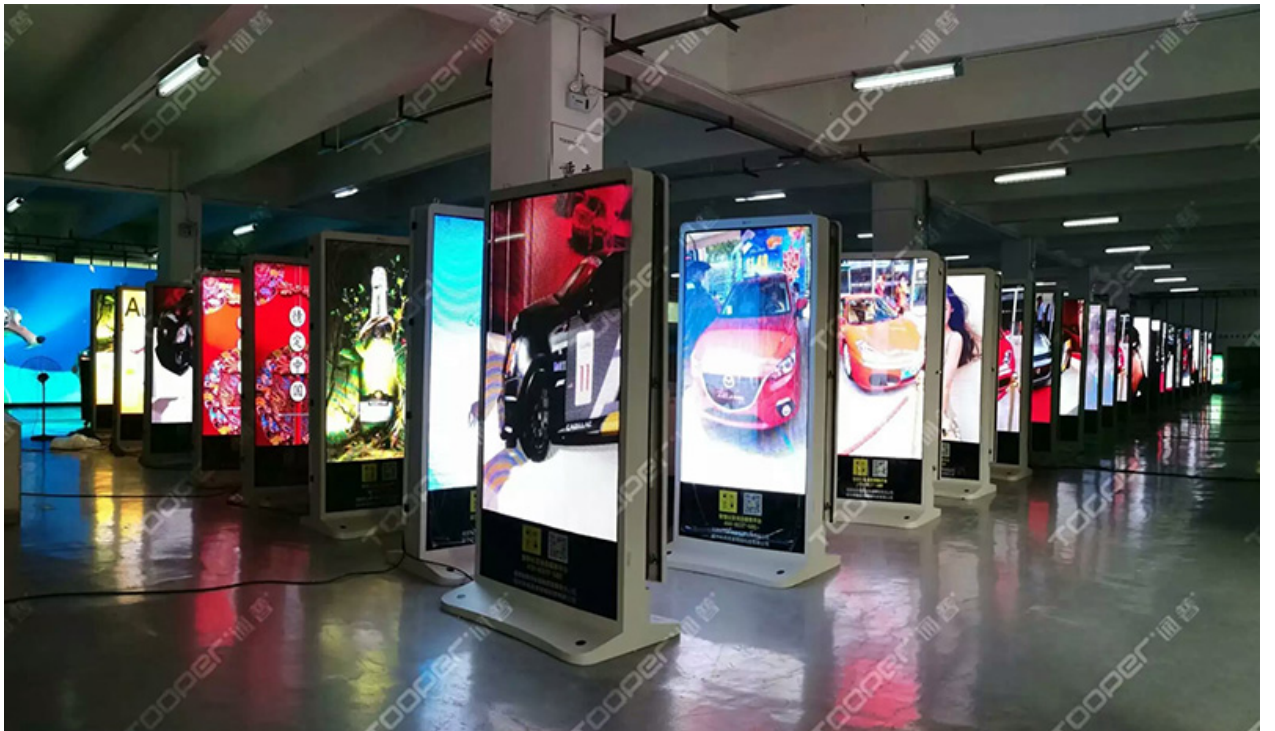

Tpad series Outdoor HD Smart city terminal

Tpad series Outdoor HD Smart city terminal

Applications:

Community, walking street, school, hospital, park, supermarket, parking lot, metro station, hotel, gas station, automobile 4s shop, tourist attraction, bus station etc

Main functions:

High brightness up to 7000 nits

High density up to 141330 dots/sqm

Energy saving to be 150w/sqm

Free wifi

Smoke, humidity, temperature detecting

Large scale cluster management and remote control

Optional functions:

Face recognizing

GPS

Smart interactive voice and video

Free charging

Technical Specification					
Part Model	A78-300	A78-300-2	A78-300-2L	A78-400	
Display Area	78"	78"	78"	78"	
Terminal Dimension	1050x2190x95m m	1060x2190x182m m	1050x2190x155 mm	1050x2190x95m m	1050x2190x95m m
Terminal Resolution	320x576	320x576 + lightbox	320x576x2	240x432	
Terminal Weight	130kg	165kg	195kg	130kg	
Terminal Avg. Power consumption	660 w/set	530 w/set	1320 w/set	530 w/set	
Terminal Brightness	>7000 nits	>7000 nits	>7000 nits	>7000 nits	